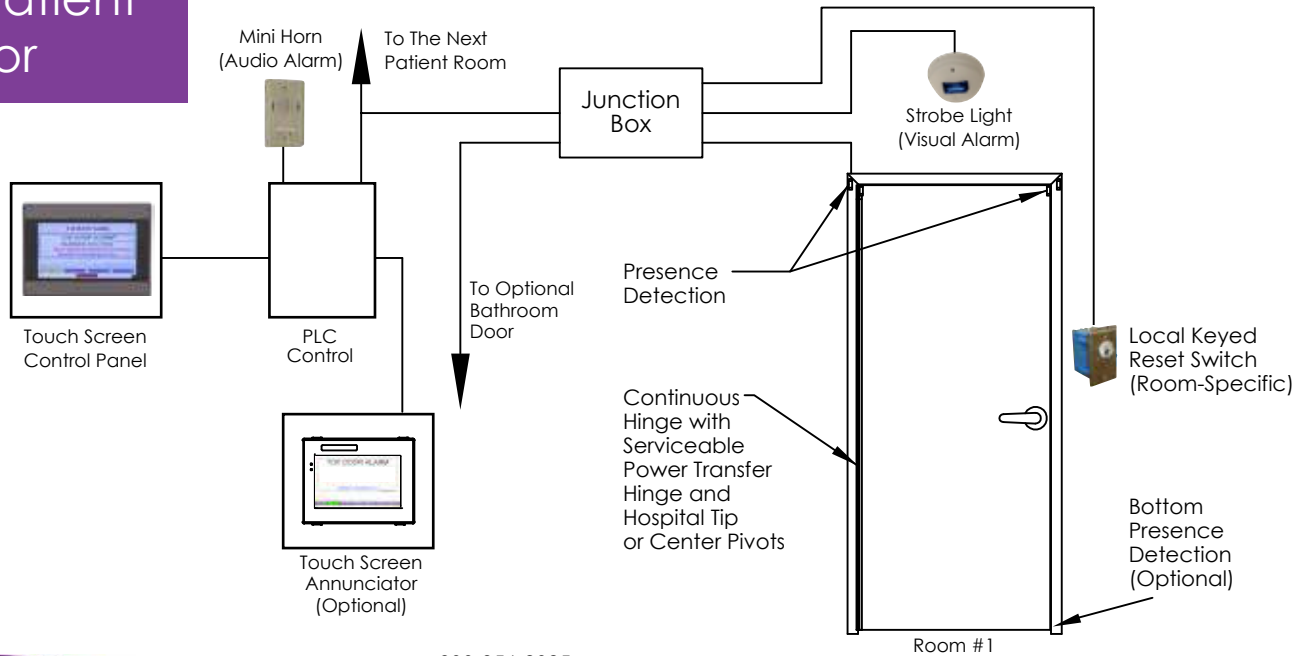

## Single-Patient Door

Home Screen

Alarm Summary displays all current and past alarm conditions.

Room Setup and Troubleshooting Password protected to limit access

Network Status